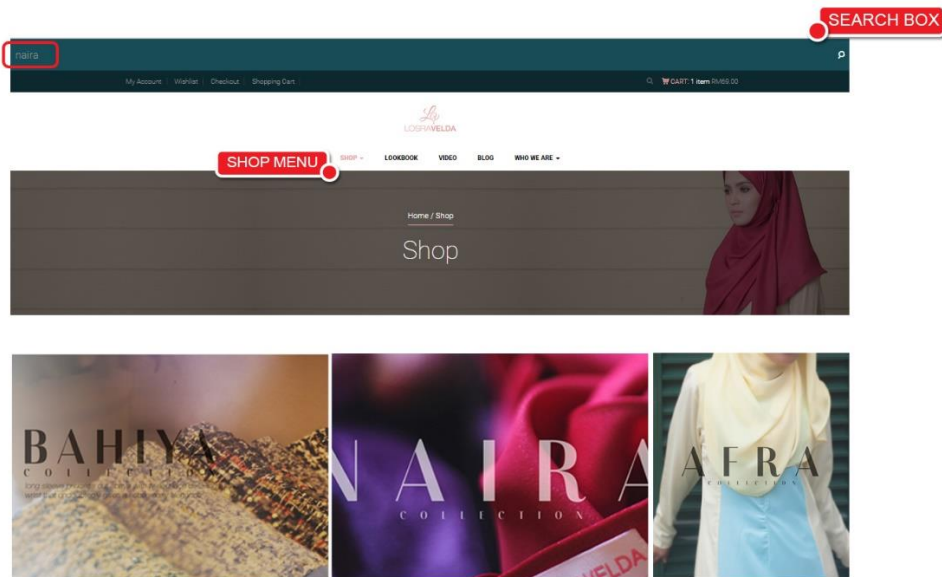

## How to Buy – Step by step guide

1. Sign In or If you are not an existing member, create an account at losravelda.com by clicking "Sign In/Register"
2. Search directly for your desired products from the search bar or browse from the "Shop" menu.
3. Choose your sub categories (ie. BAHIYA, AFRA, NAIRA etc.)