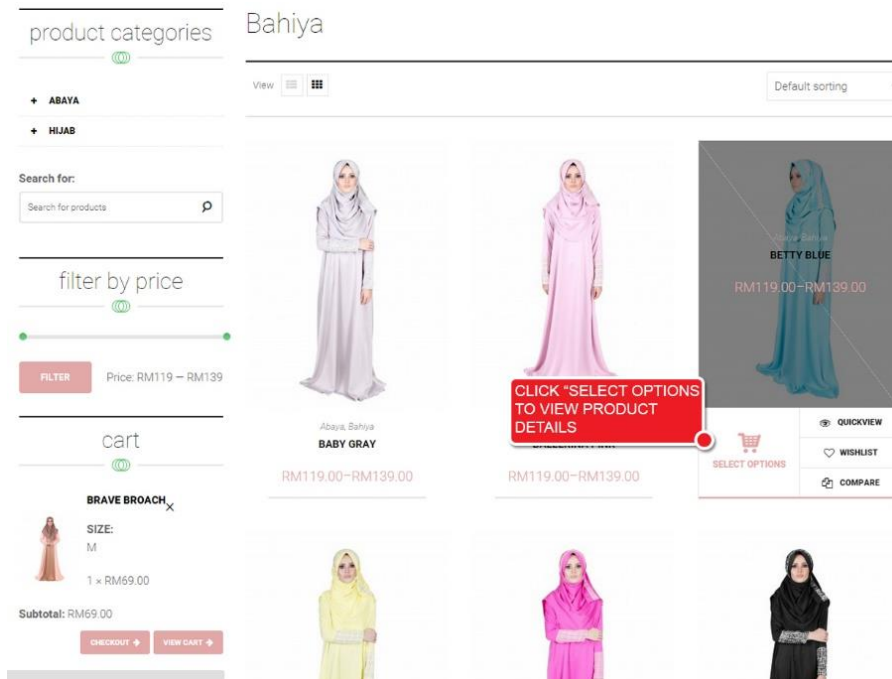

4. From the Product page Click >> "SELECT OPTIONS" icon/button to view product details.